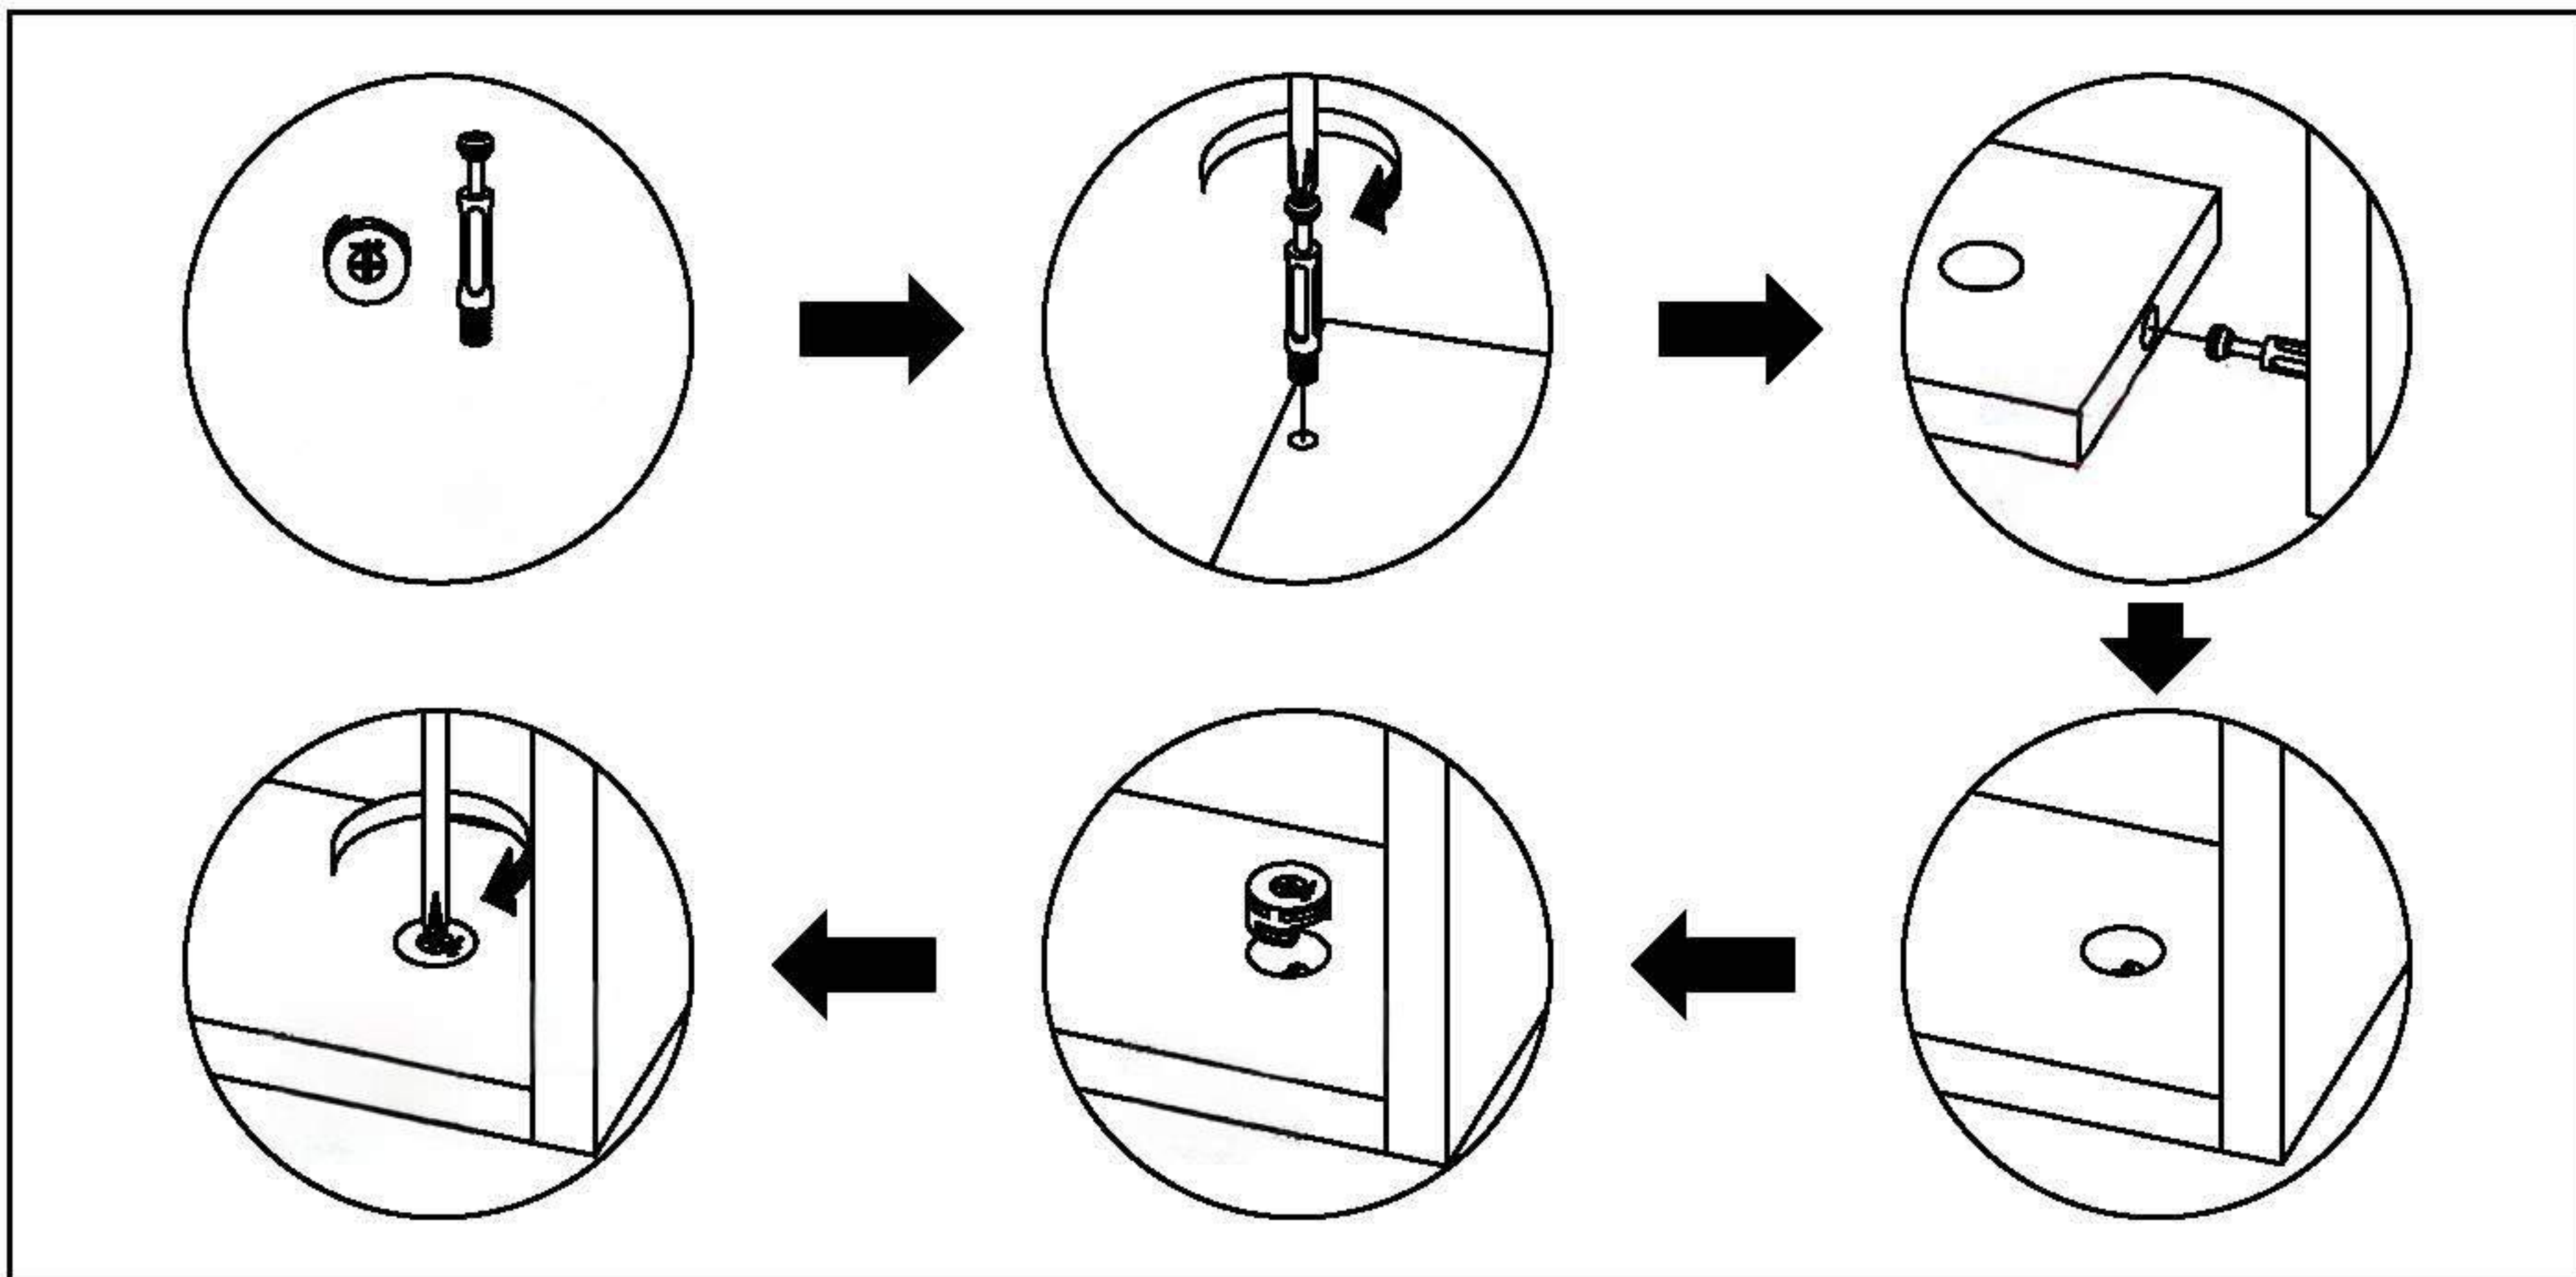

SOCE029 120/140CM Installation Instruction

Please be sure to use a manual screwdriver and refrain from using an electric drill.

- ☆ 1. The panels and screws are not used. Please read the instructions carefully before installation and distinguish each panel components and screws.
- ☆ 2. When installing the towel, please tighten the screws to 70% first, and then tighten all the screws after all installation is completed.

K0*30

S32*2

L19*4

Step 1

Step 2

Step 3

Step 4

Step 5