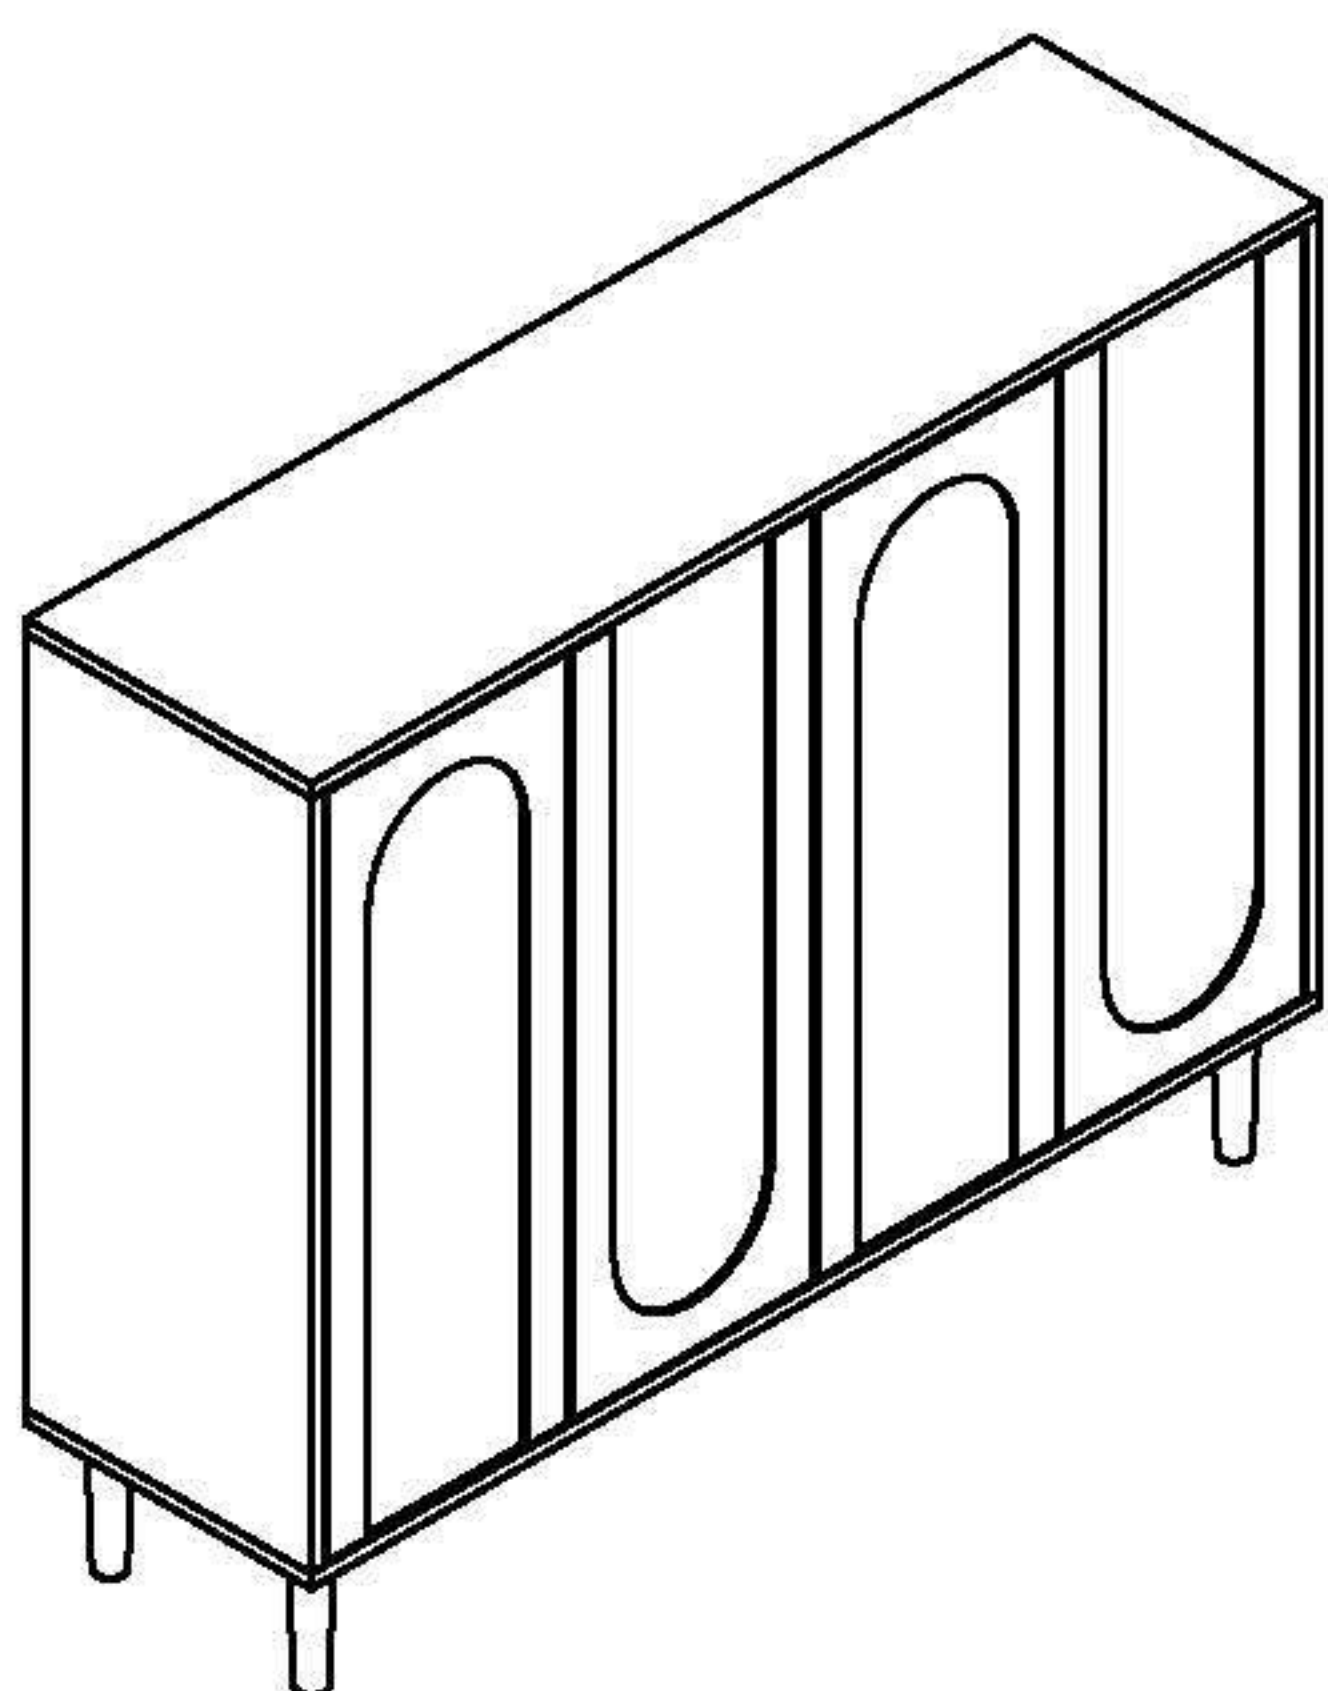

SOCE029 120/140CM Installation Instruction

Please be sure to use a manual screwdriver and refrain from using an electric drill.

- ☆ 1. The panels and screws are not used. Please read the instructions carefully before installation and distinguish each panel components and screws.
- ☆ 2. When installing the towel, please tighten the screws to 70% first, and then tighten all the screws after all installation is completed.