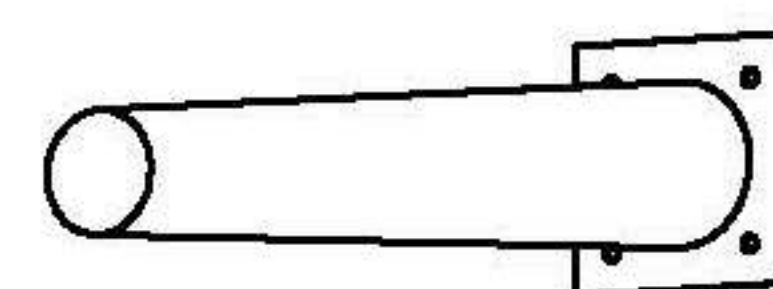

SOCE029 120/140CM Installation Instruction

Please be sure to use a manual screwdriver and refrain from using an electric drill.

- ☆ 1. The panels and screws are not used. Please read the instructions carefully before installation and distinguish each panel components and screws.
- ☆ 2. When installing the towel, please tighten the screws to 70% first, and then tighten all the screws after all installation is completed.

Inner Hexagonal Wrench *1

Screwdriver *1

M44*5

C6*9

D0*16

A2*42

K2*4

K11*2

K0*30

S32*2

L19*4

Step 1

Step 2

Step 3

Step 4

Step 5