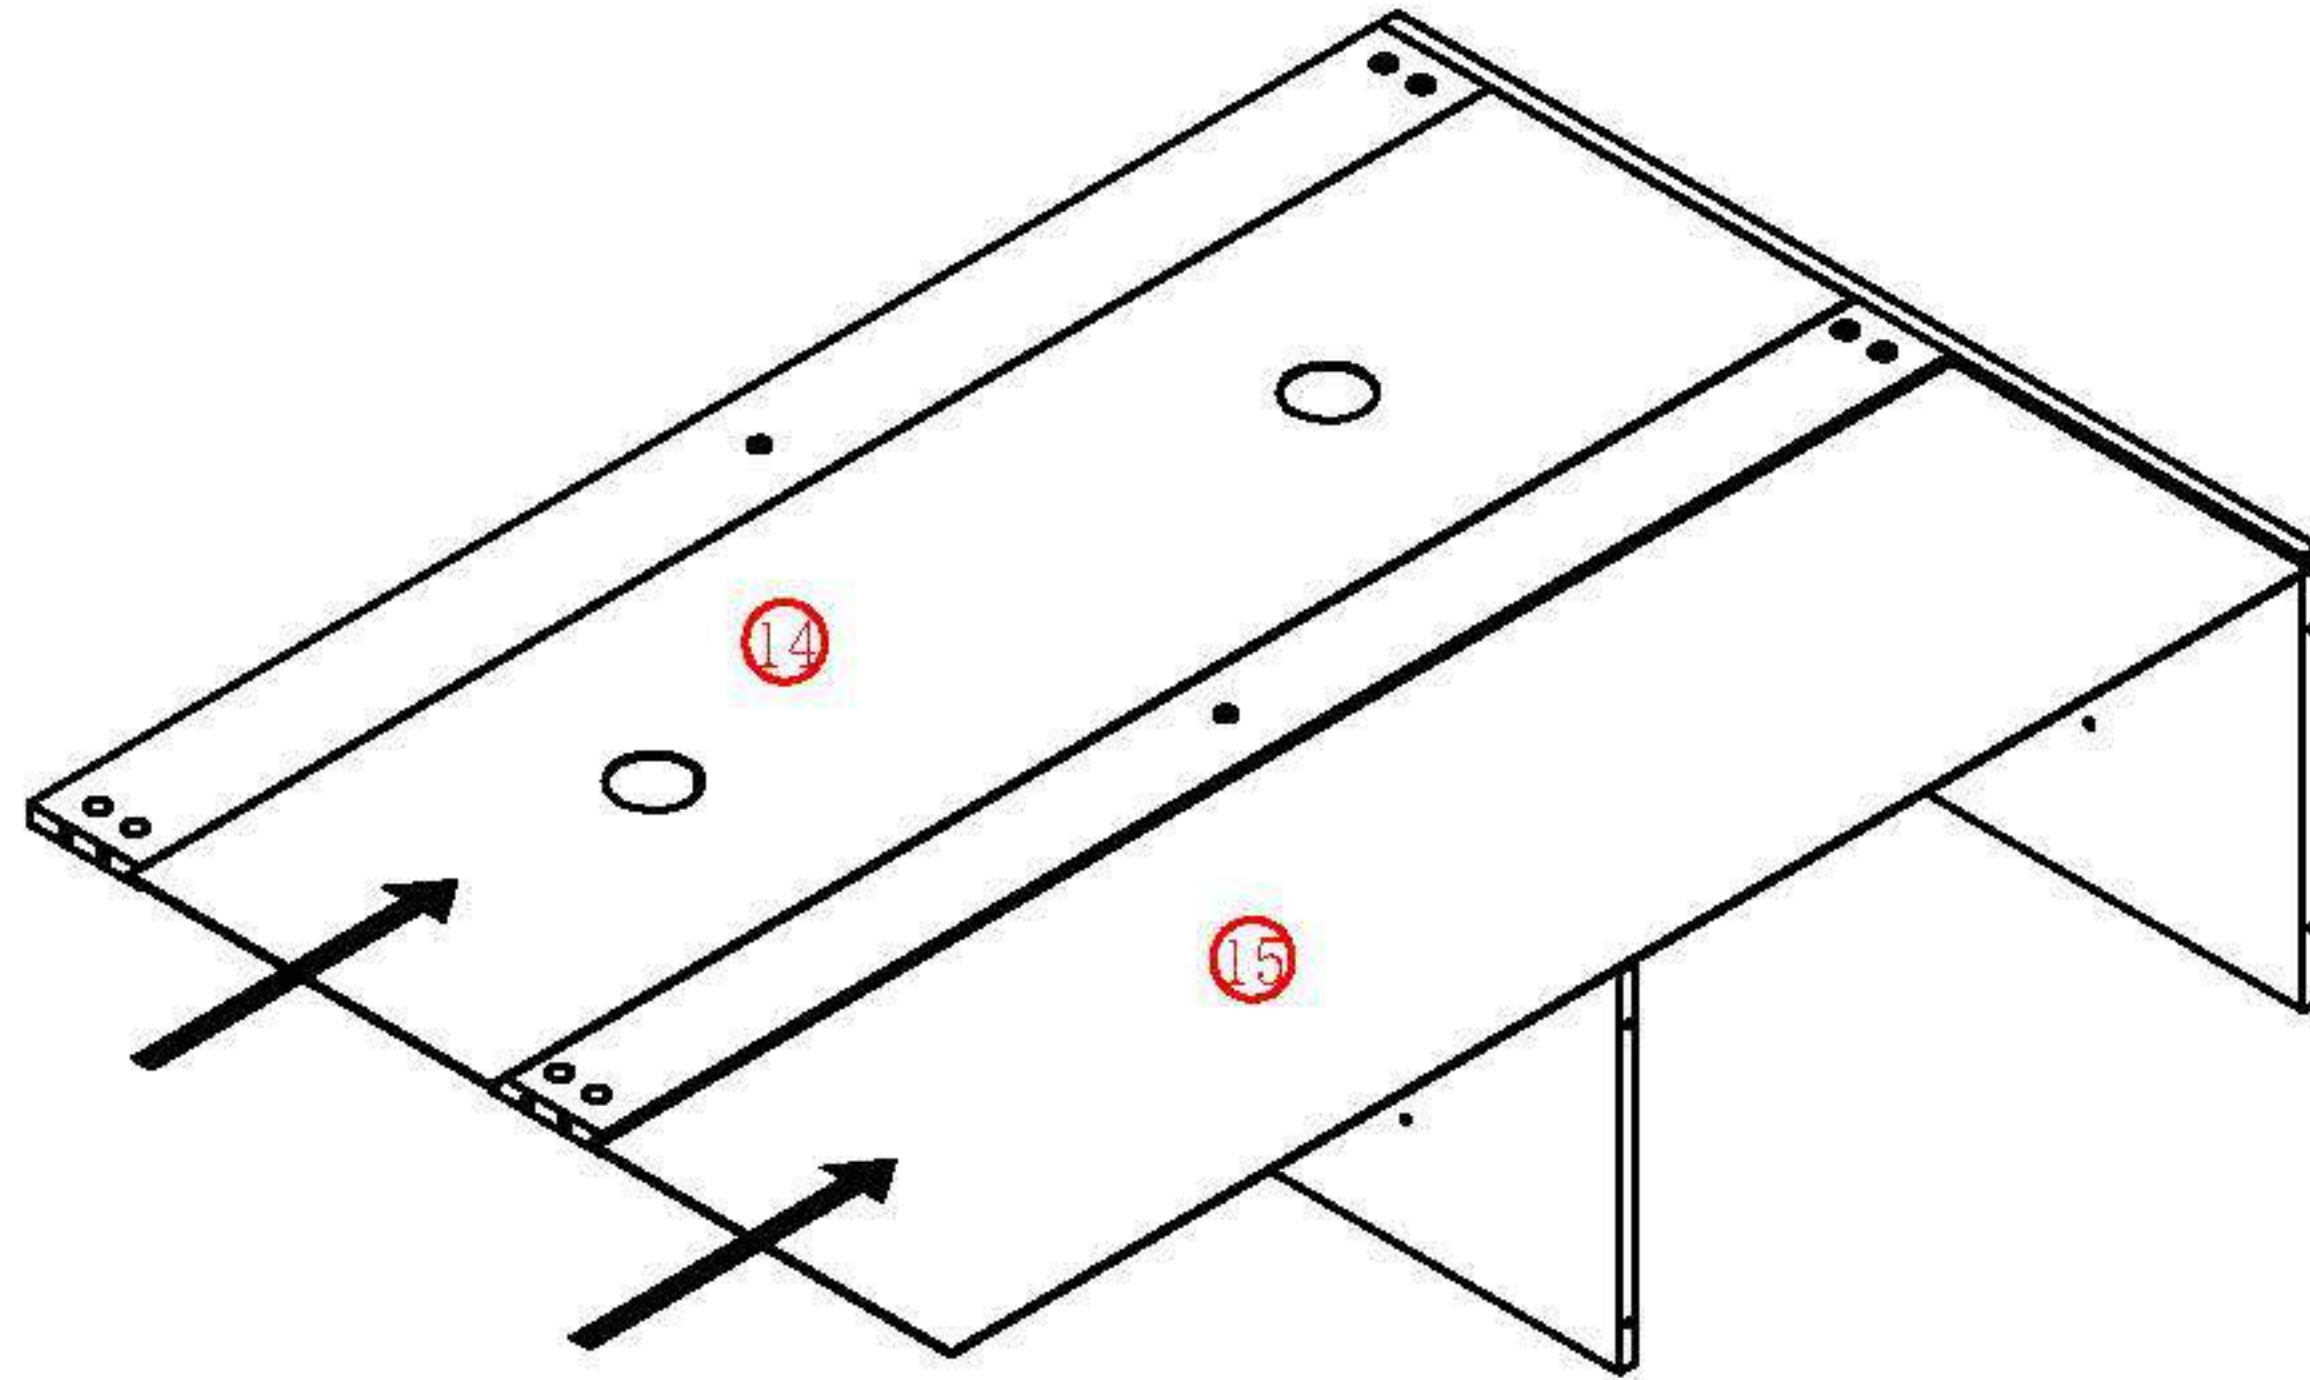

SOCE029 120/140CM Installation Instruction

Please be sure to use a manual screwdriver and refrain from using an electric drill.

- ☆ 1. The panels and screws are not used. Please read the instructions carefully before installation and distinguish each panel components and screws.
- ☆ 2. When installing the towel, please tighten the screws to 70% first, and then tighten all the screws after all installation is completed.

K0*30

S32*2

L19*4

Step 1

Step 2

Step 3

Step 4

Step 5