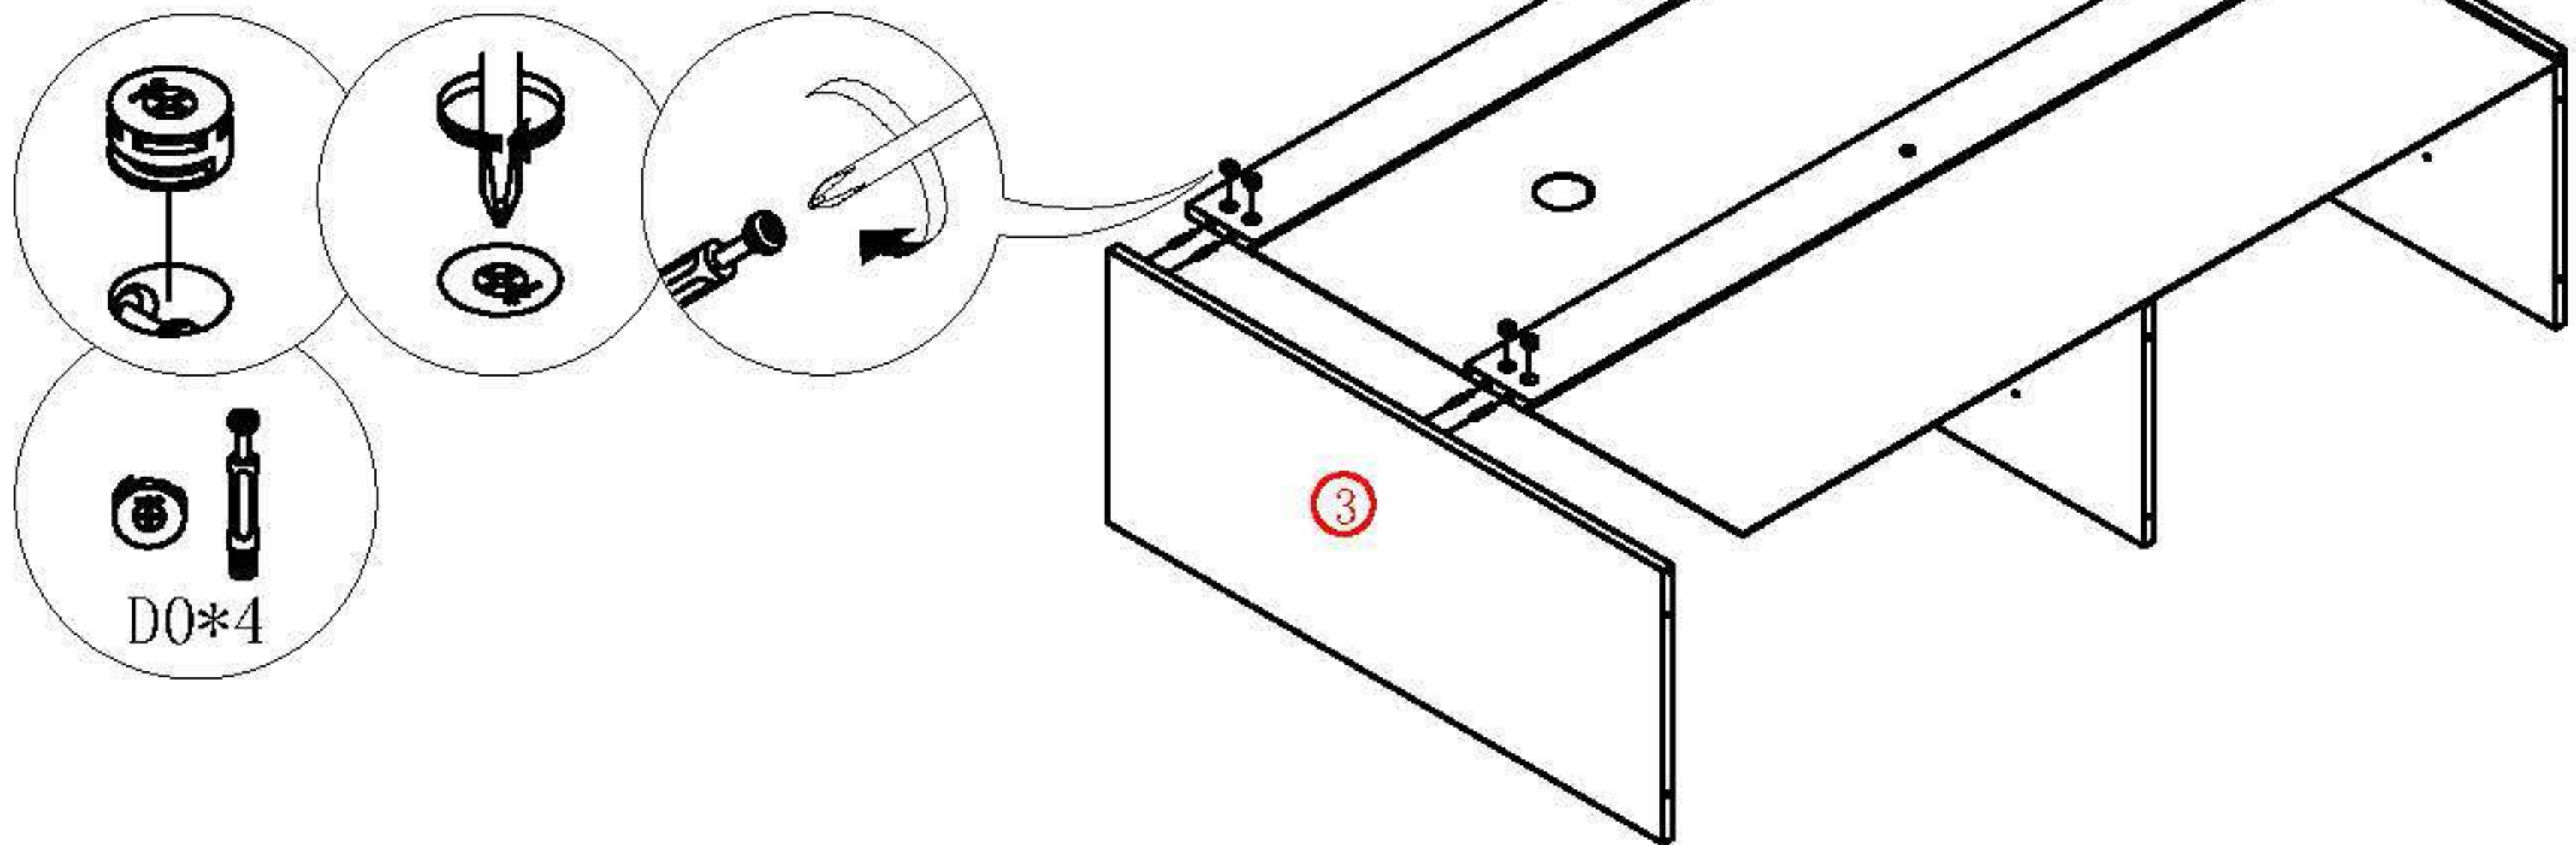

SOCE029 120/140CM Installation Instruction

Please be sure to use a manual screwdriver and refrain from using an electric drill.

- ☆ 1. The panels and screws are not used. Please read the instructions carefully before installation and distinguish each panel components and screws.
- ☆ 2. When installing the towel, please tighten the screws to 70% first, and then tighten all the screws after all installation is completed.

K0*30

S32*2

L19*4

Step 1

Step 2

Step 3

Step 4

Step 5