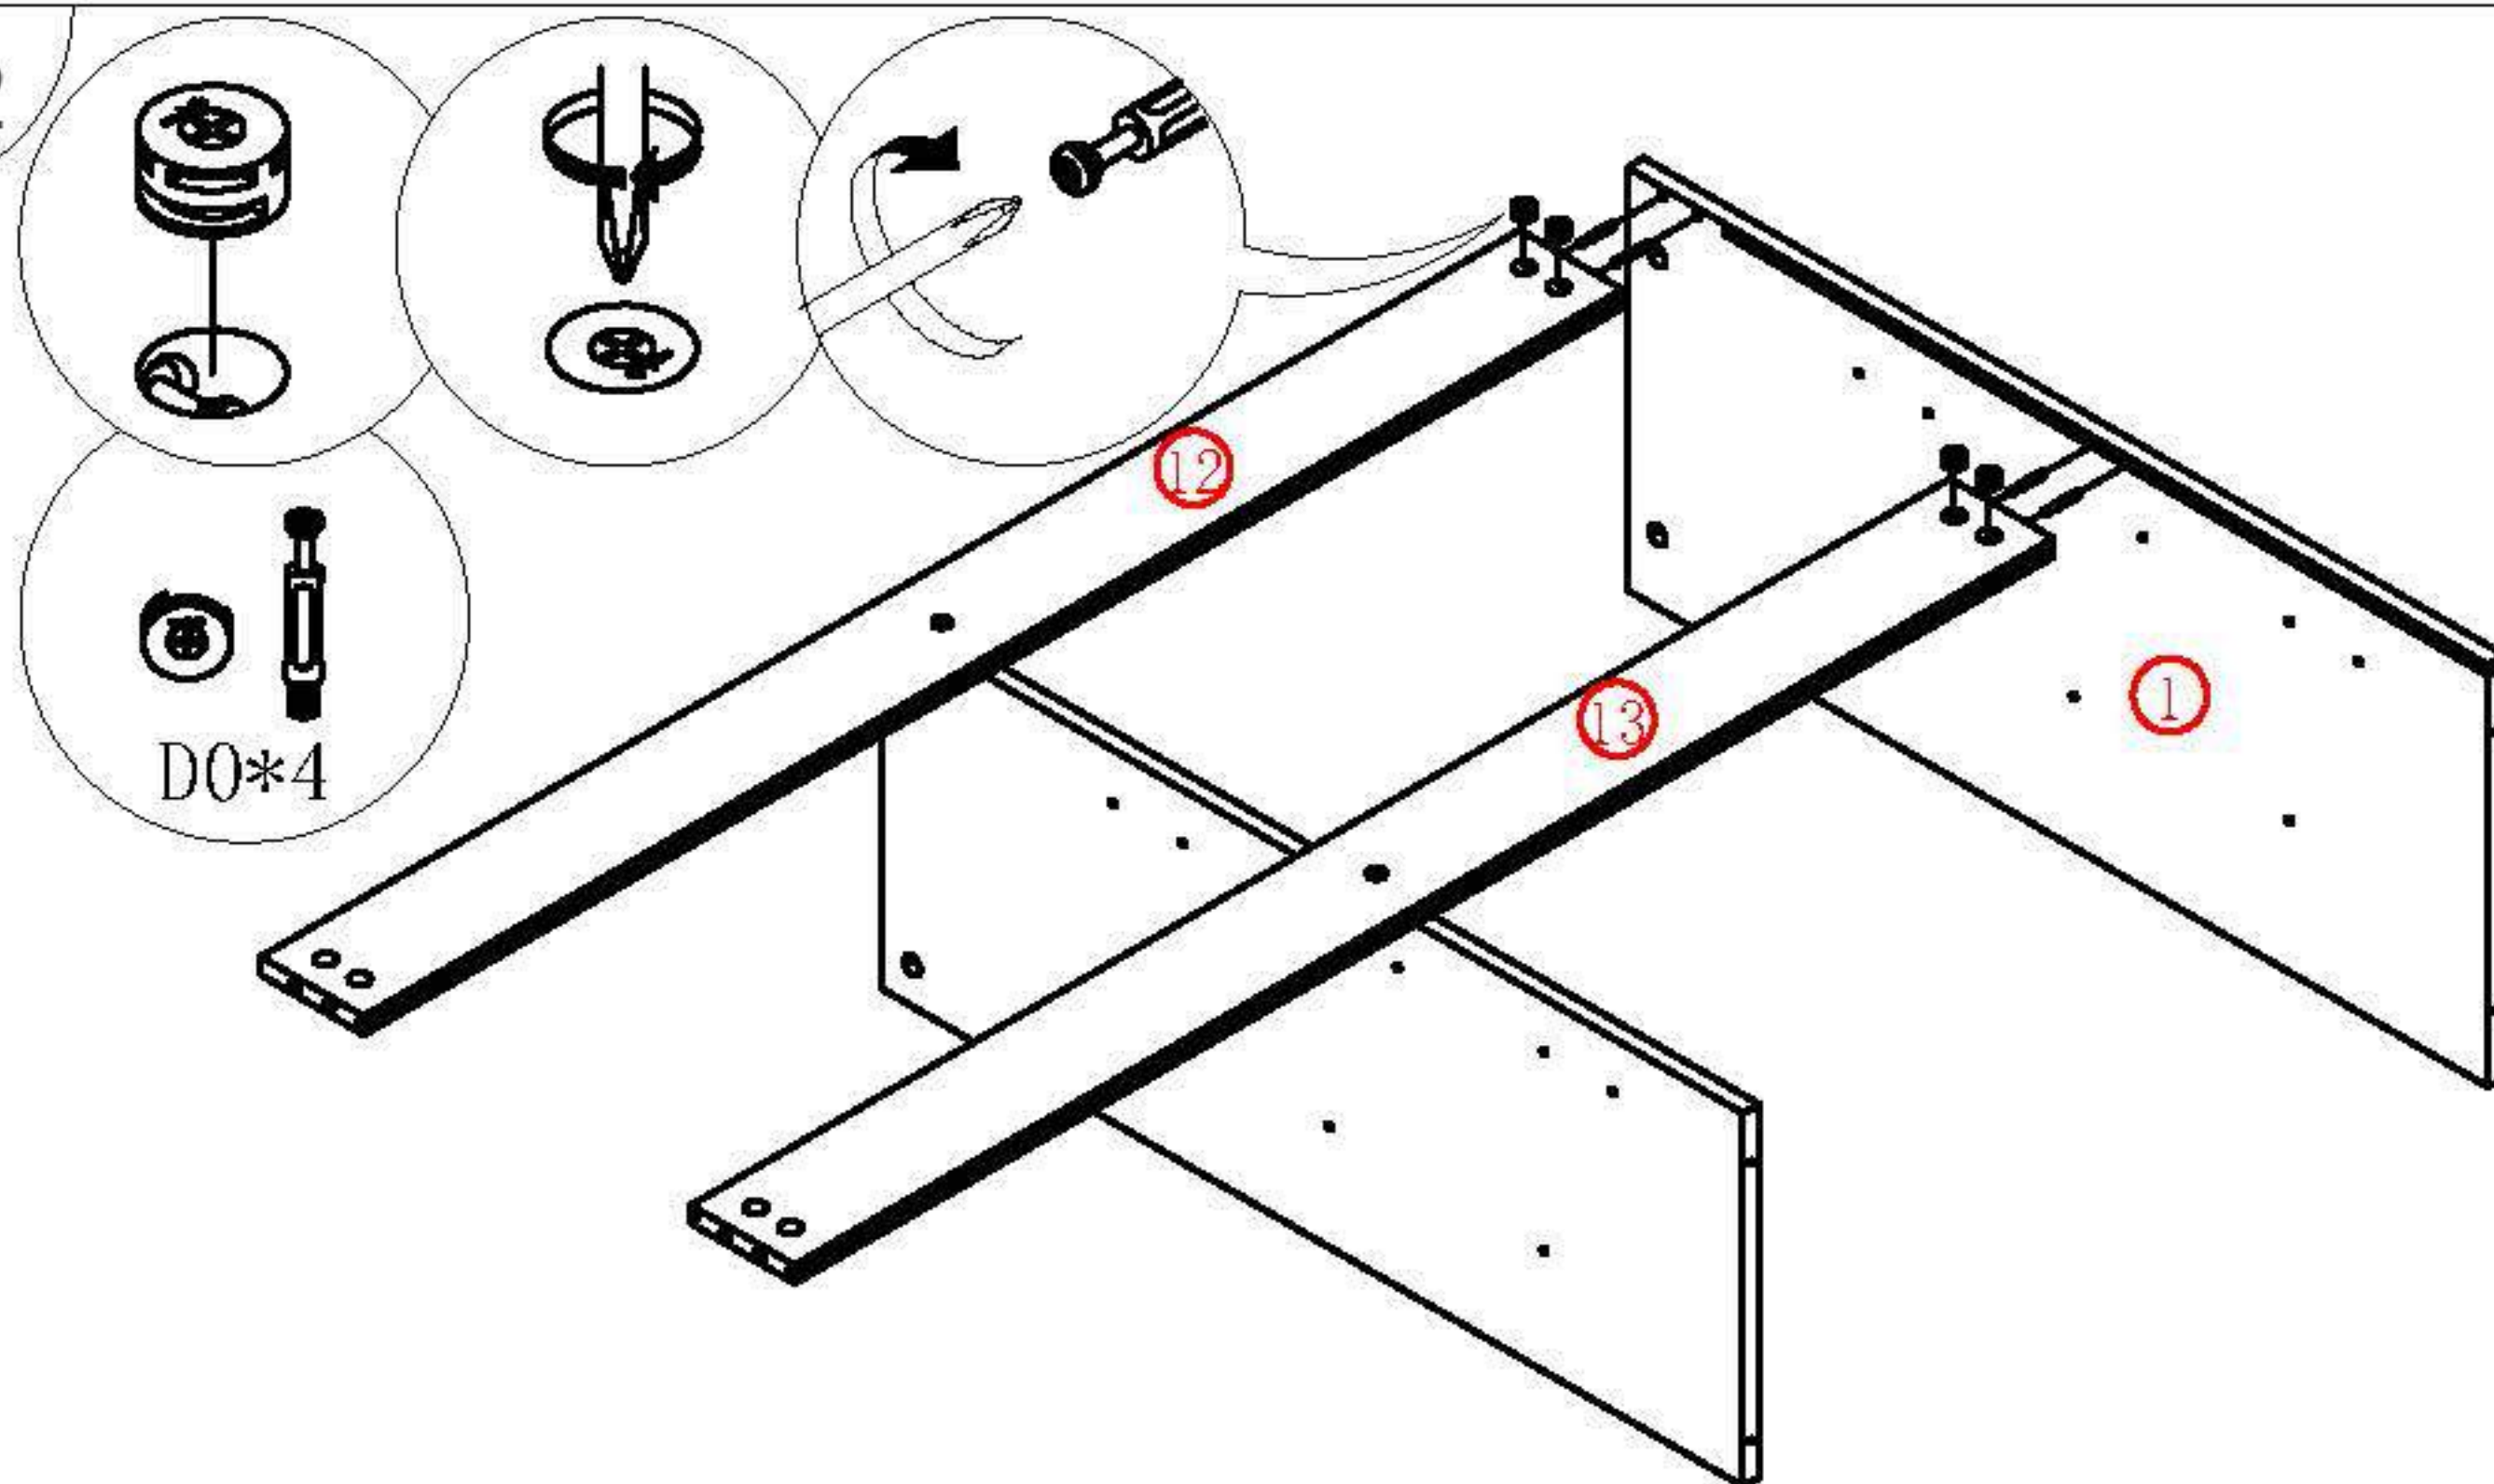

SOCE029 120/140CM Installation Instruction

Please be sure to use a manual screwdriver and refrain from using an electric drill.

- ☆ 1. The panels and screws are not used. Please read the instructions carefully before installation and distinguish each panel components and screws.
- ☆ 2. When installing the towel, please tighten the screws to 70% first, and then tighten all the screws after all installation is completed.

K0*30

S32*2

L19*4

Step 1

Step 2

Step 3

Step 4

Step 5