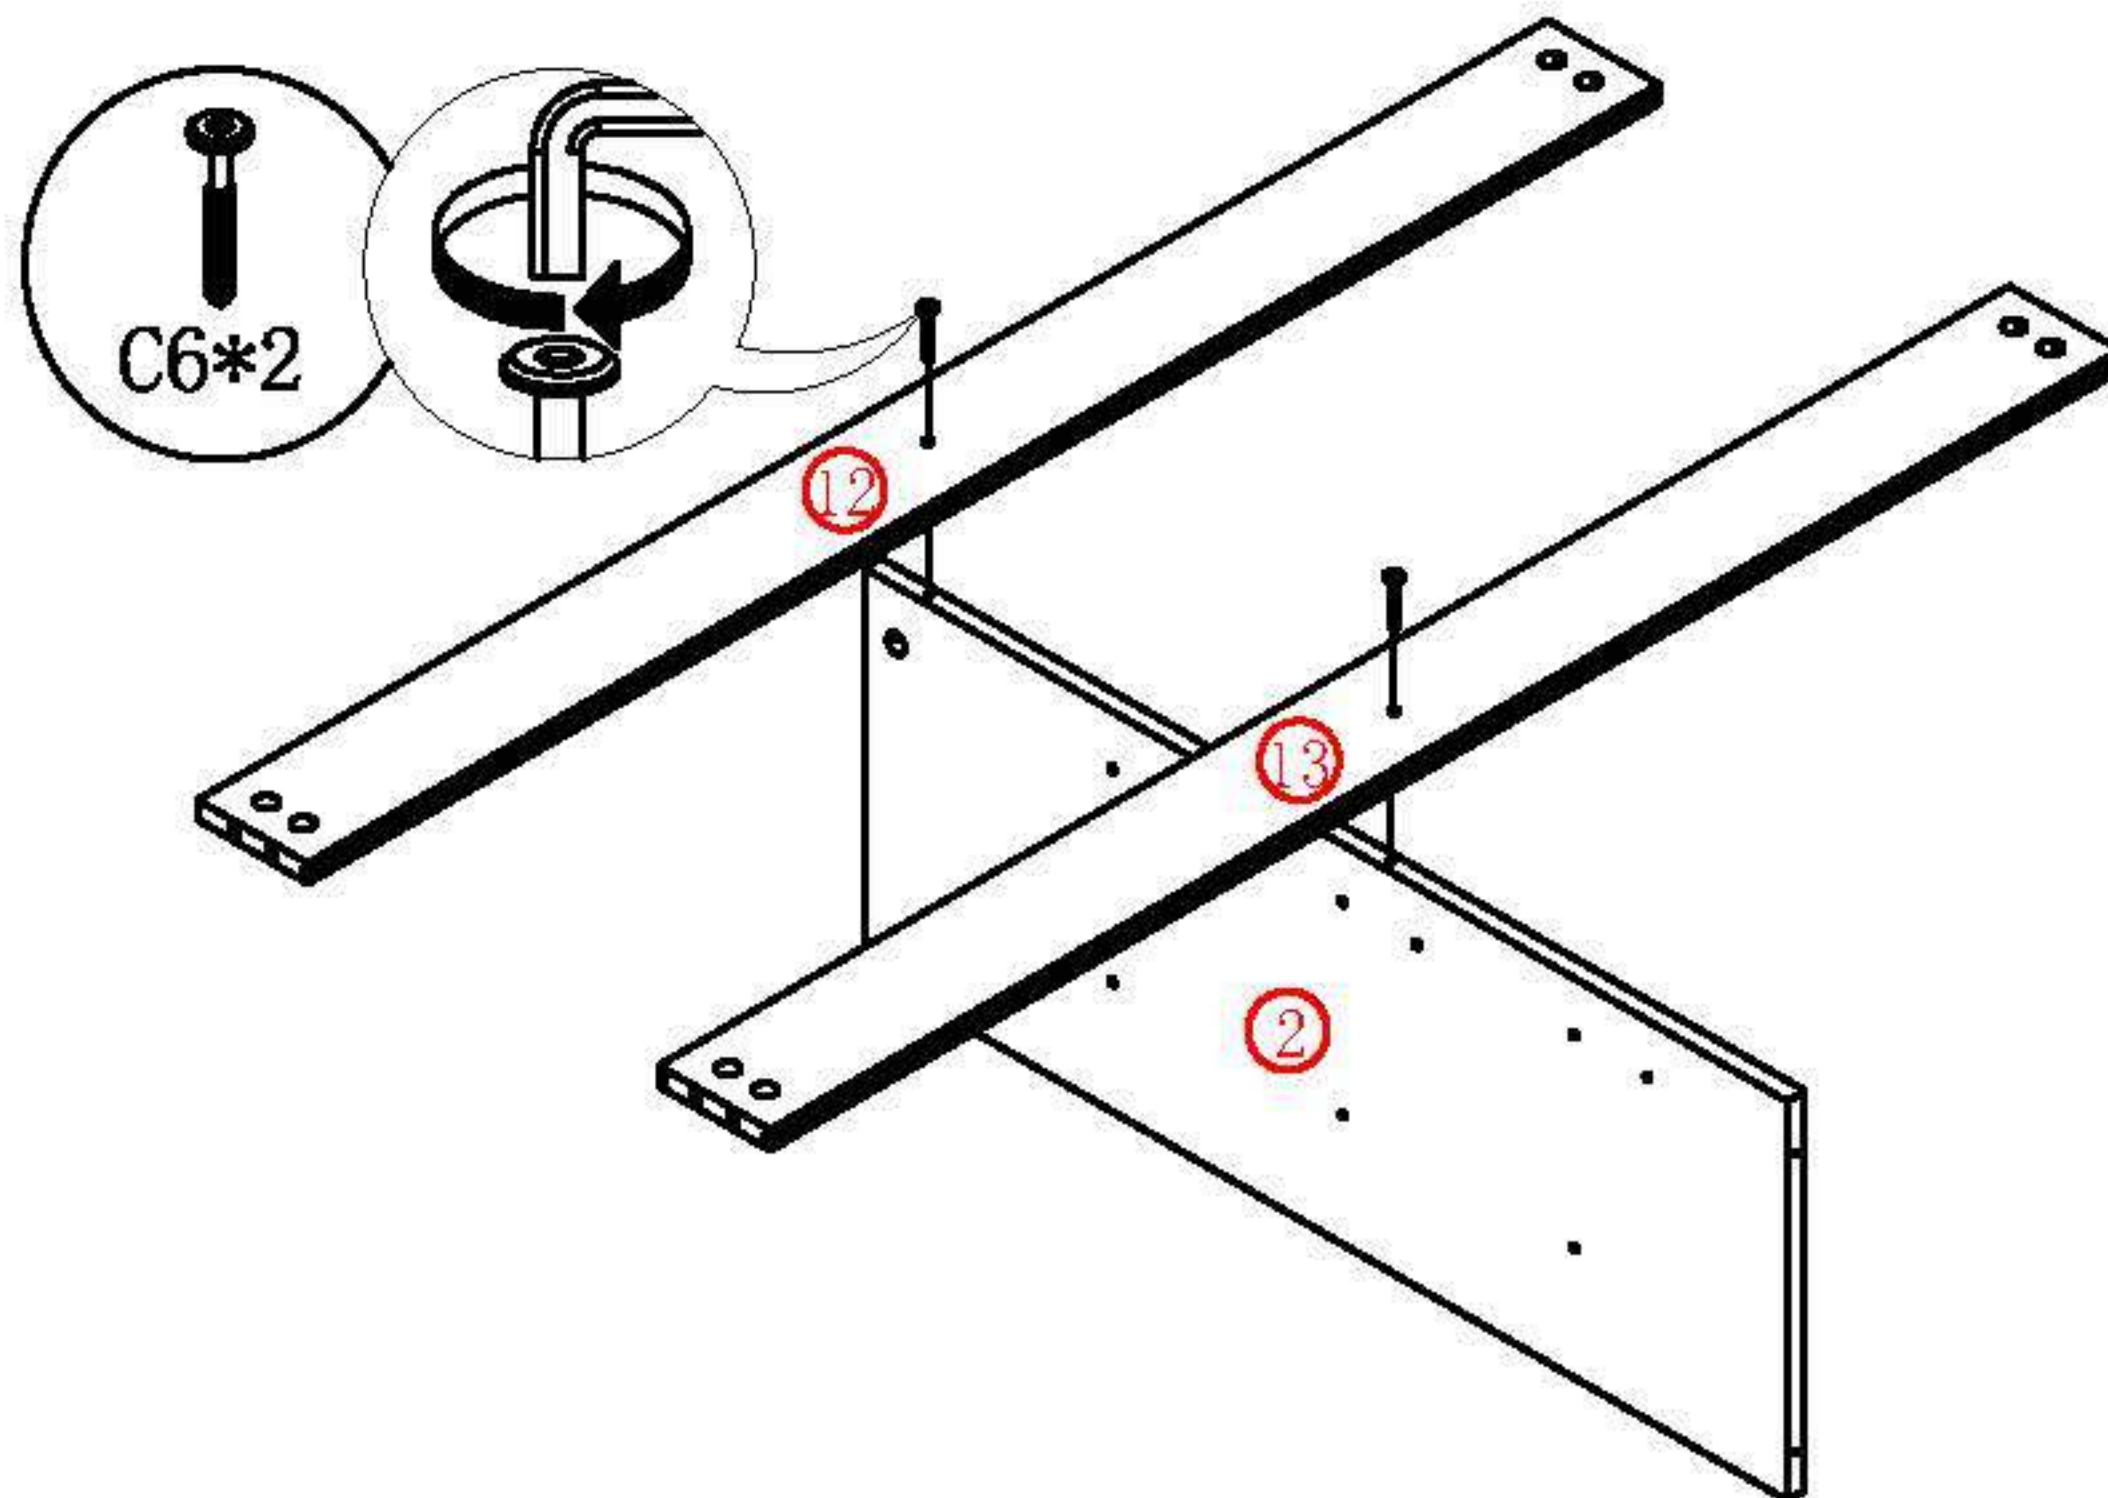

SOCE029 120/140CM Installation Instruction

Please be sure to use a manual screwdriver and refrain from using an electric drill.

- ☆ 1. The panels and screws are not used. Please read the instructions carefully before installation and distinguish each panel components and screws.
- ☆ 2. When installing the towel, please tighten the screws to 70% first, and then tighten all the screws after all installation is completed.

K0*30

S32*2

L19*4

Step 1

Step 2

Step 3

Step 4

Step 5