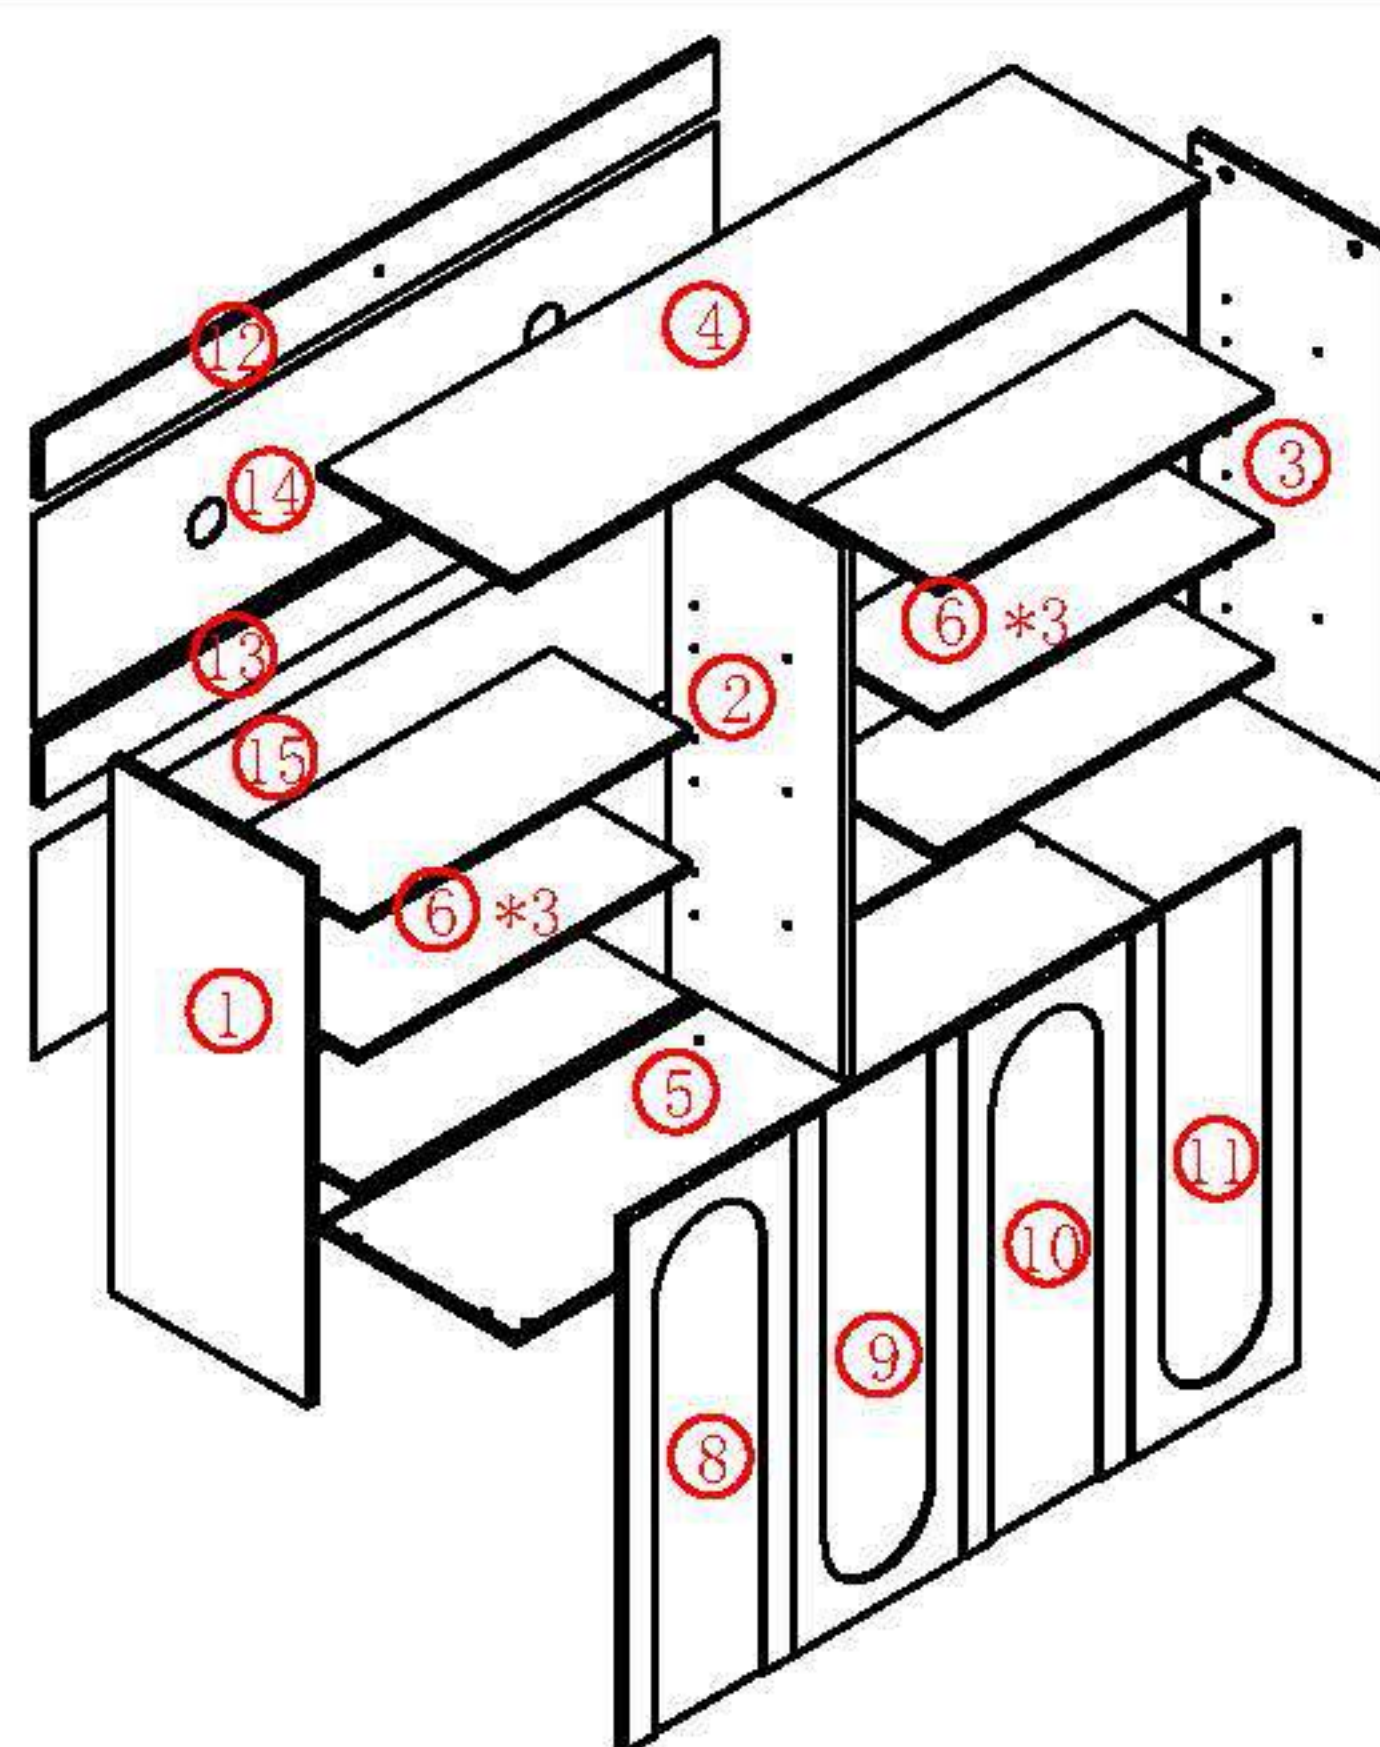

SOCE029 120/140CM Installation Instruction

Please be sure to use a manual screwdriver and refrain from using an electric drill.

- ☆ 1. The panels and screws are not used. Please read the instructions carefully before installation and distinguish each panel components and screws.
- ☆ 2. When installing the towel, please tighten the screws to 70% first, and then tighten all the screws after all installation is completed.

Inner Hexagonal Wrench *1

Screwdriver *1

M44*5

C6*9

D0*16

A2*42

K2*4

K11*2

K0*30

S32*2

L19*4

Step 1

Step 2

Step 3

Step 4

Step 5