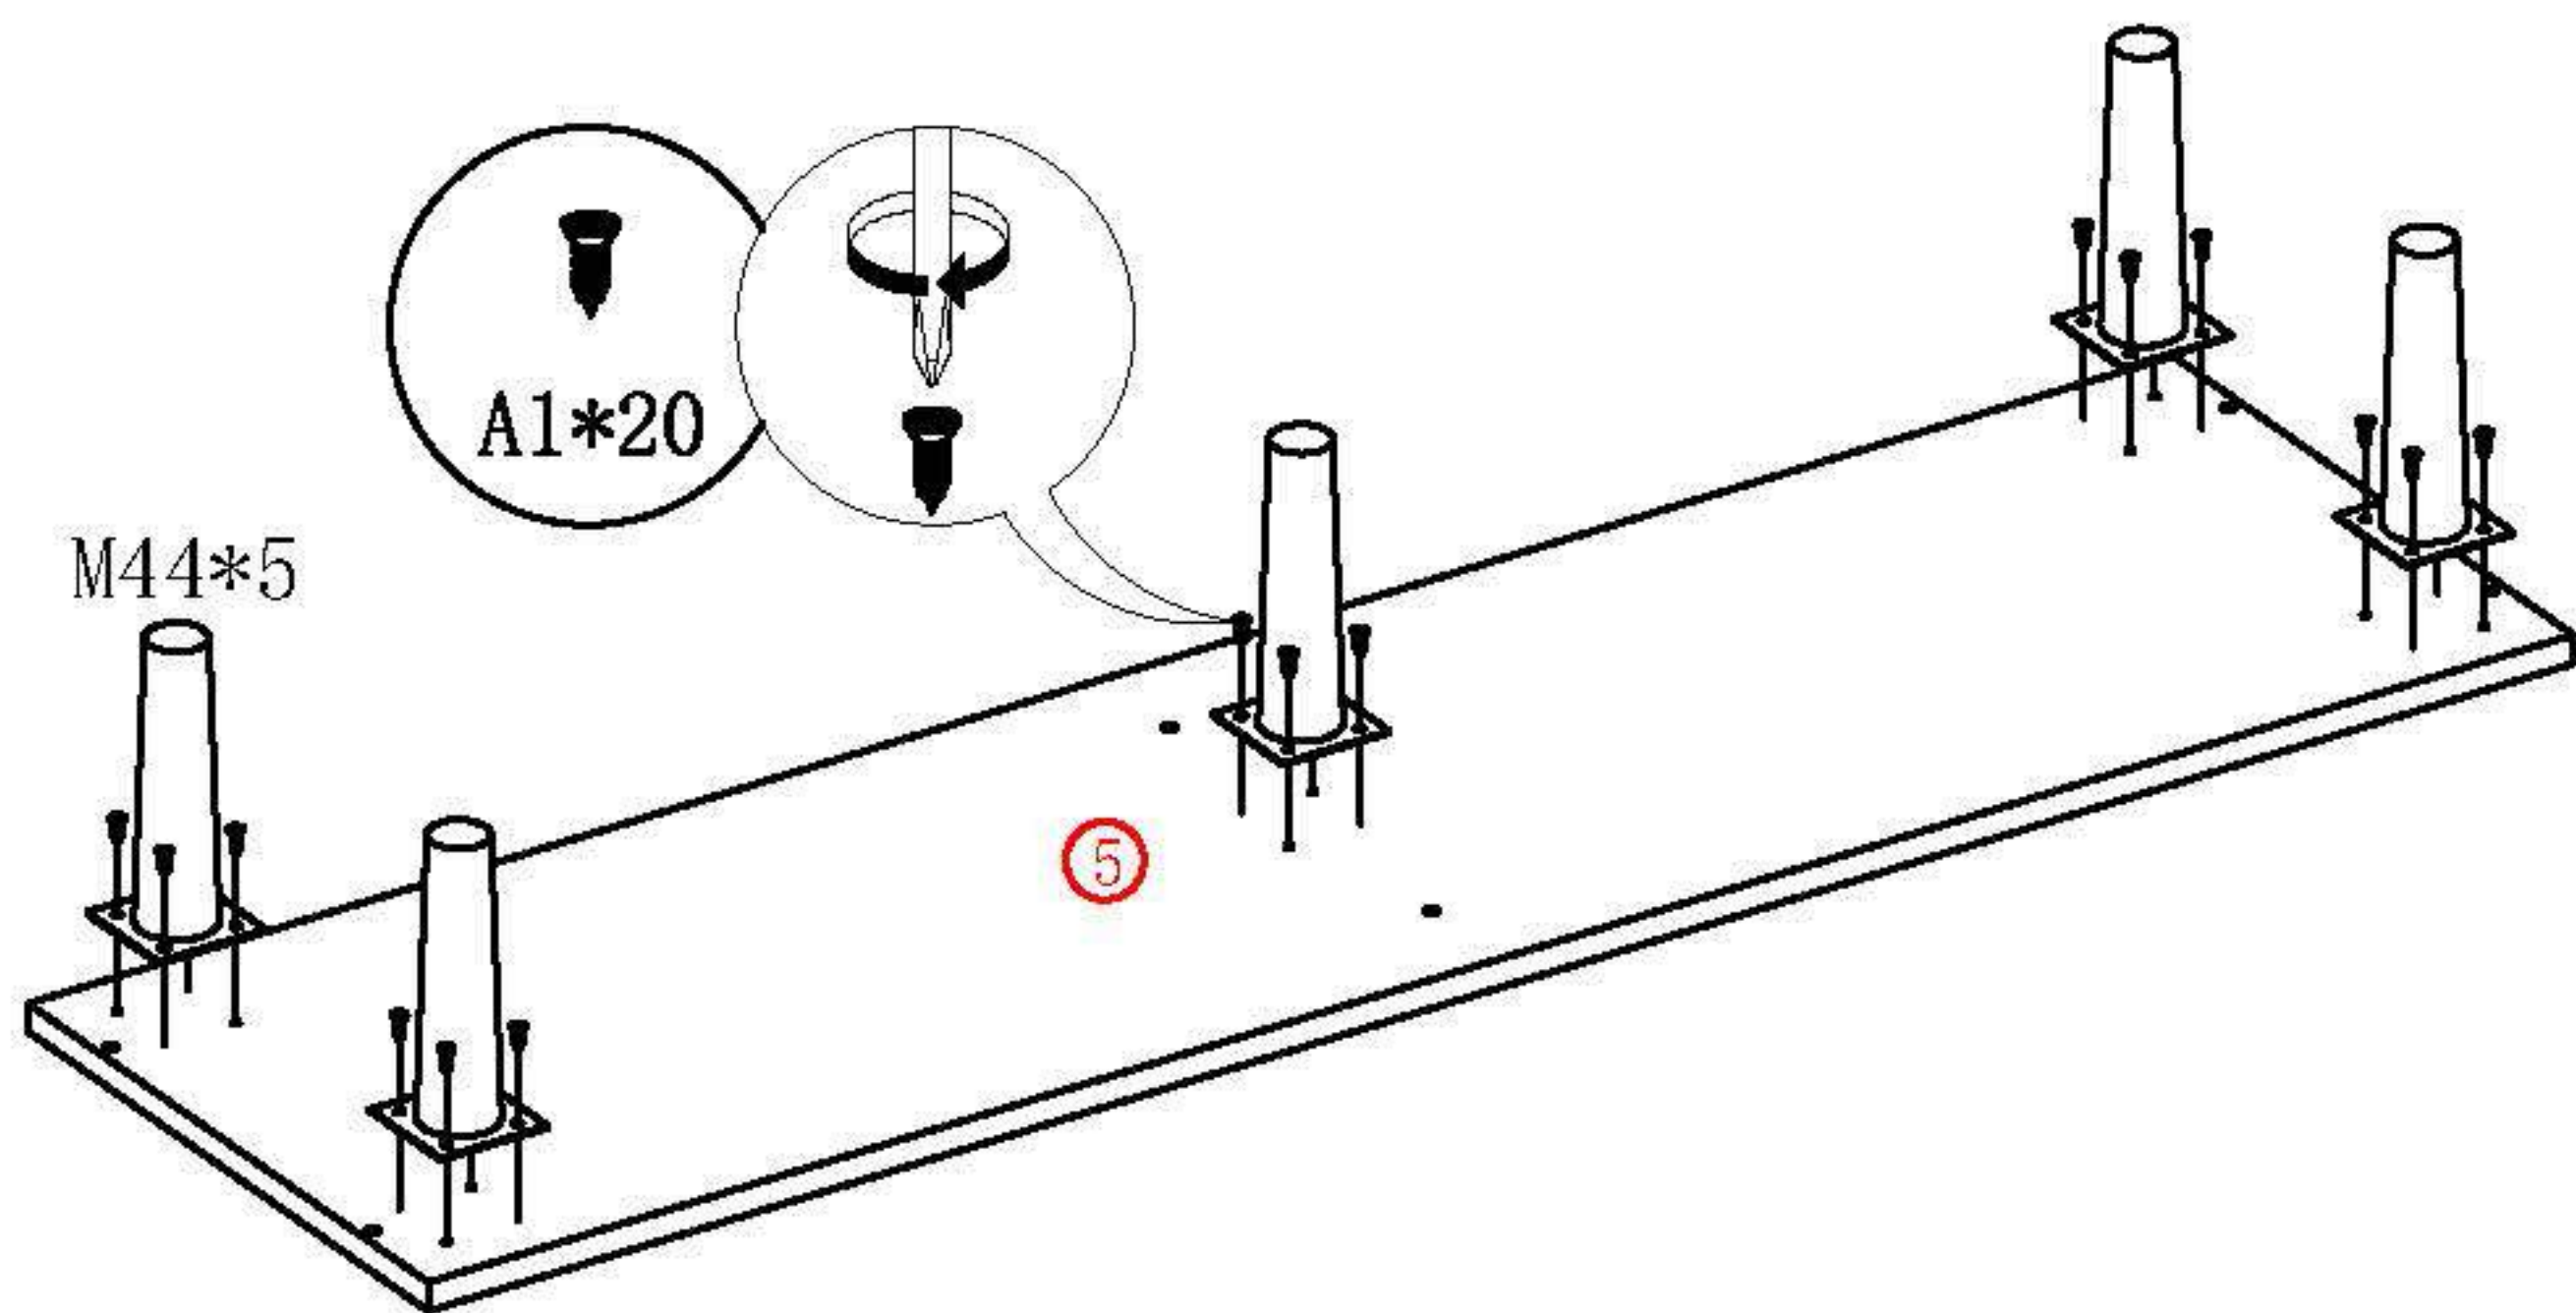

SOCE029 120/140CM Installation Instruction

Please be sure to use a manual screwdriver and refrain from using an electric drill.

- ☆ 1. The panels and screws are not used. Please read the instructions carefully before installation and distinguish each panel components and screws.
- ☆ 2. When installing the towel, please tighten the screws to 70% first, and then tighten all the screws after all installation is completed.

K0*30

S32*2

L19*4

Step 1

Step 2

Step 3

Step 4

Step 5