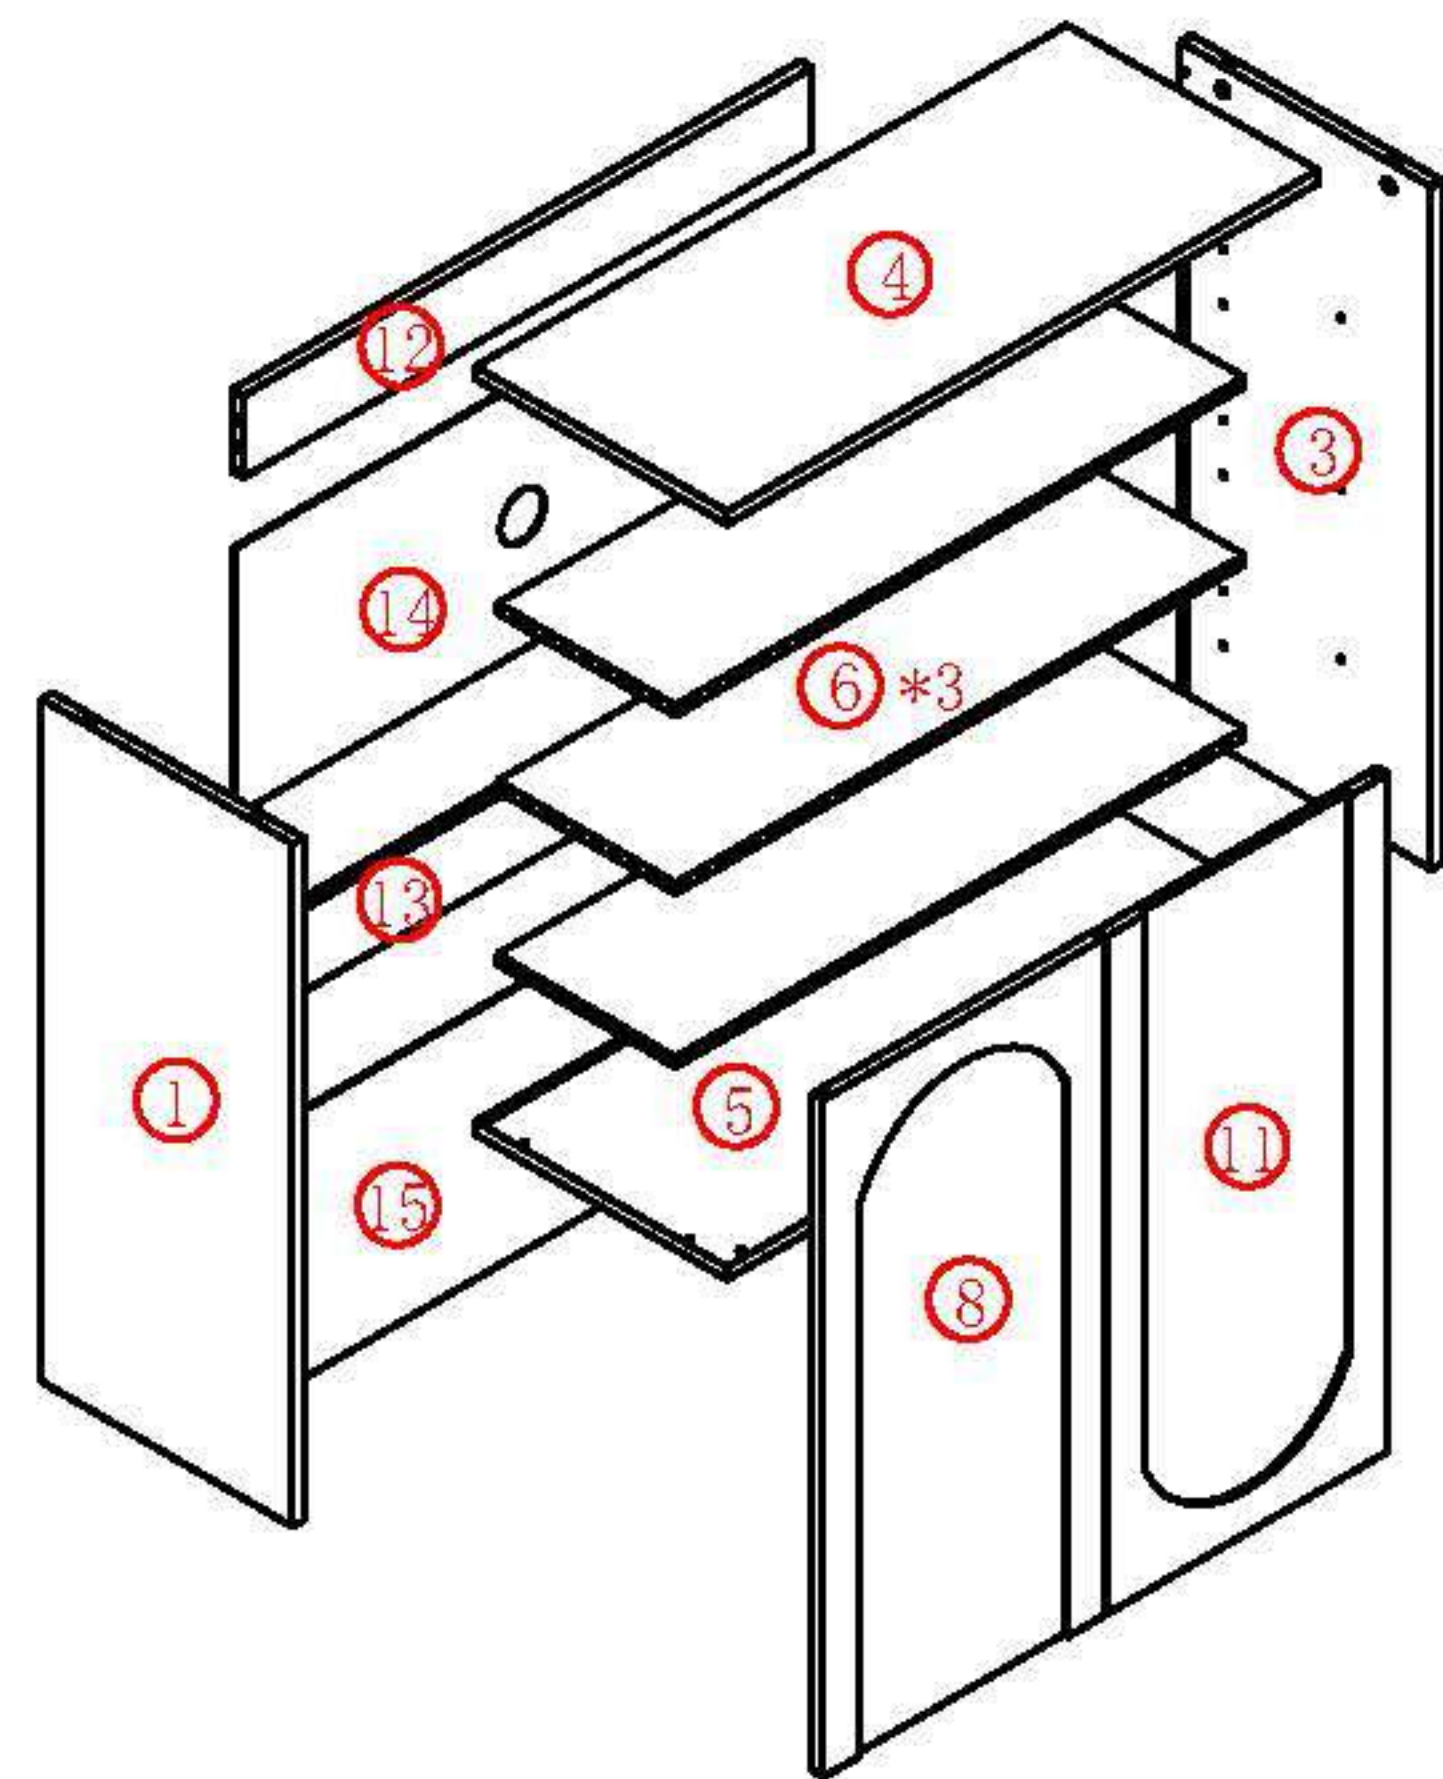

# SOCE029 80CM Installation Instruction

Please be sure to use a manual screwdriver and refrain from using an electric drill.

- ☆ 1. The panels and screws are not used. Please read the instructions carefully before installation and distinguish each panel components and screws.
- ☆ 2. When installing the towel, please tighten the screws to 70% first, and then tighten all the screws after all installation is completed.