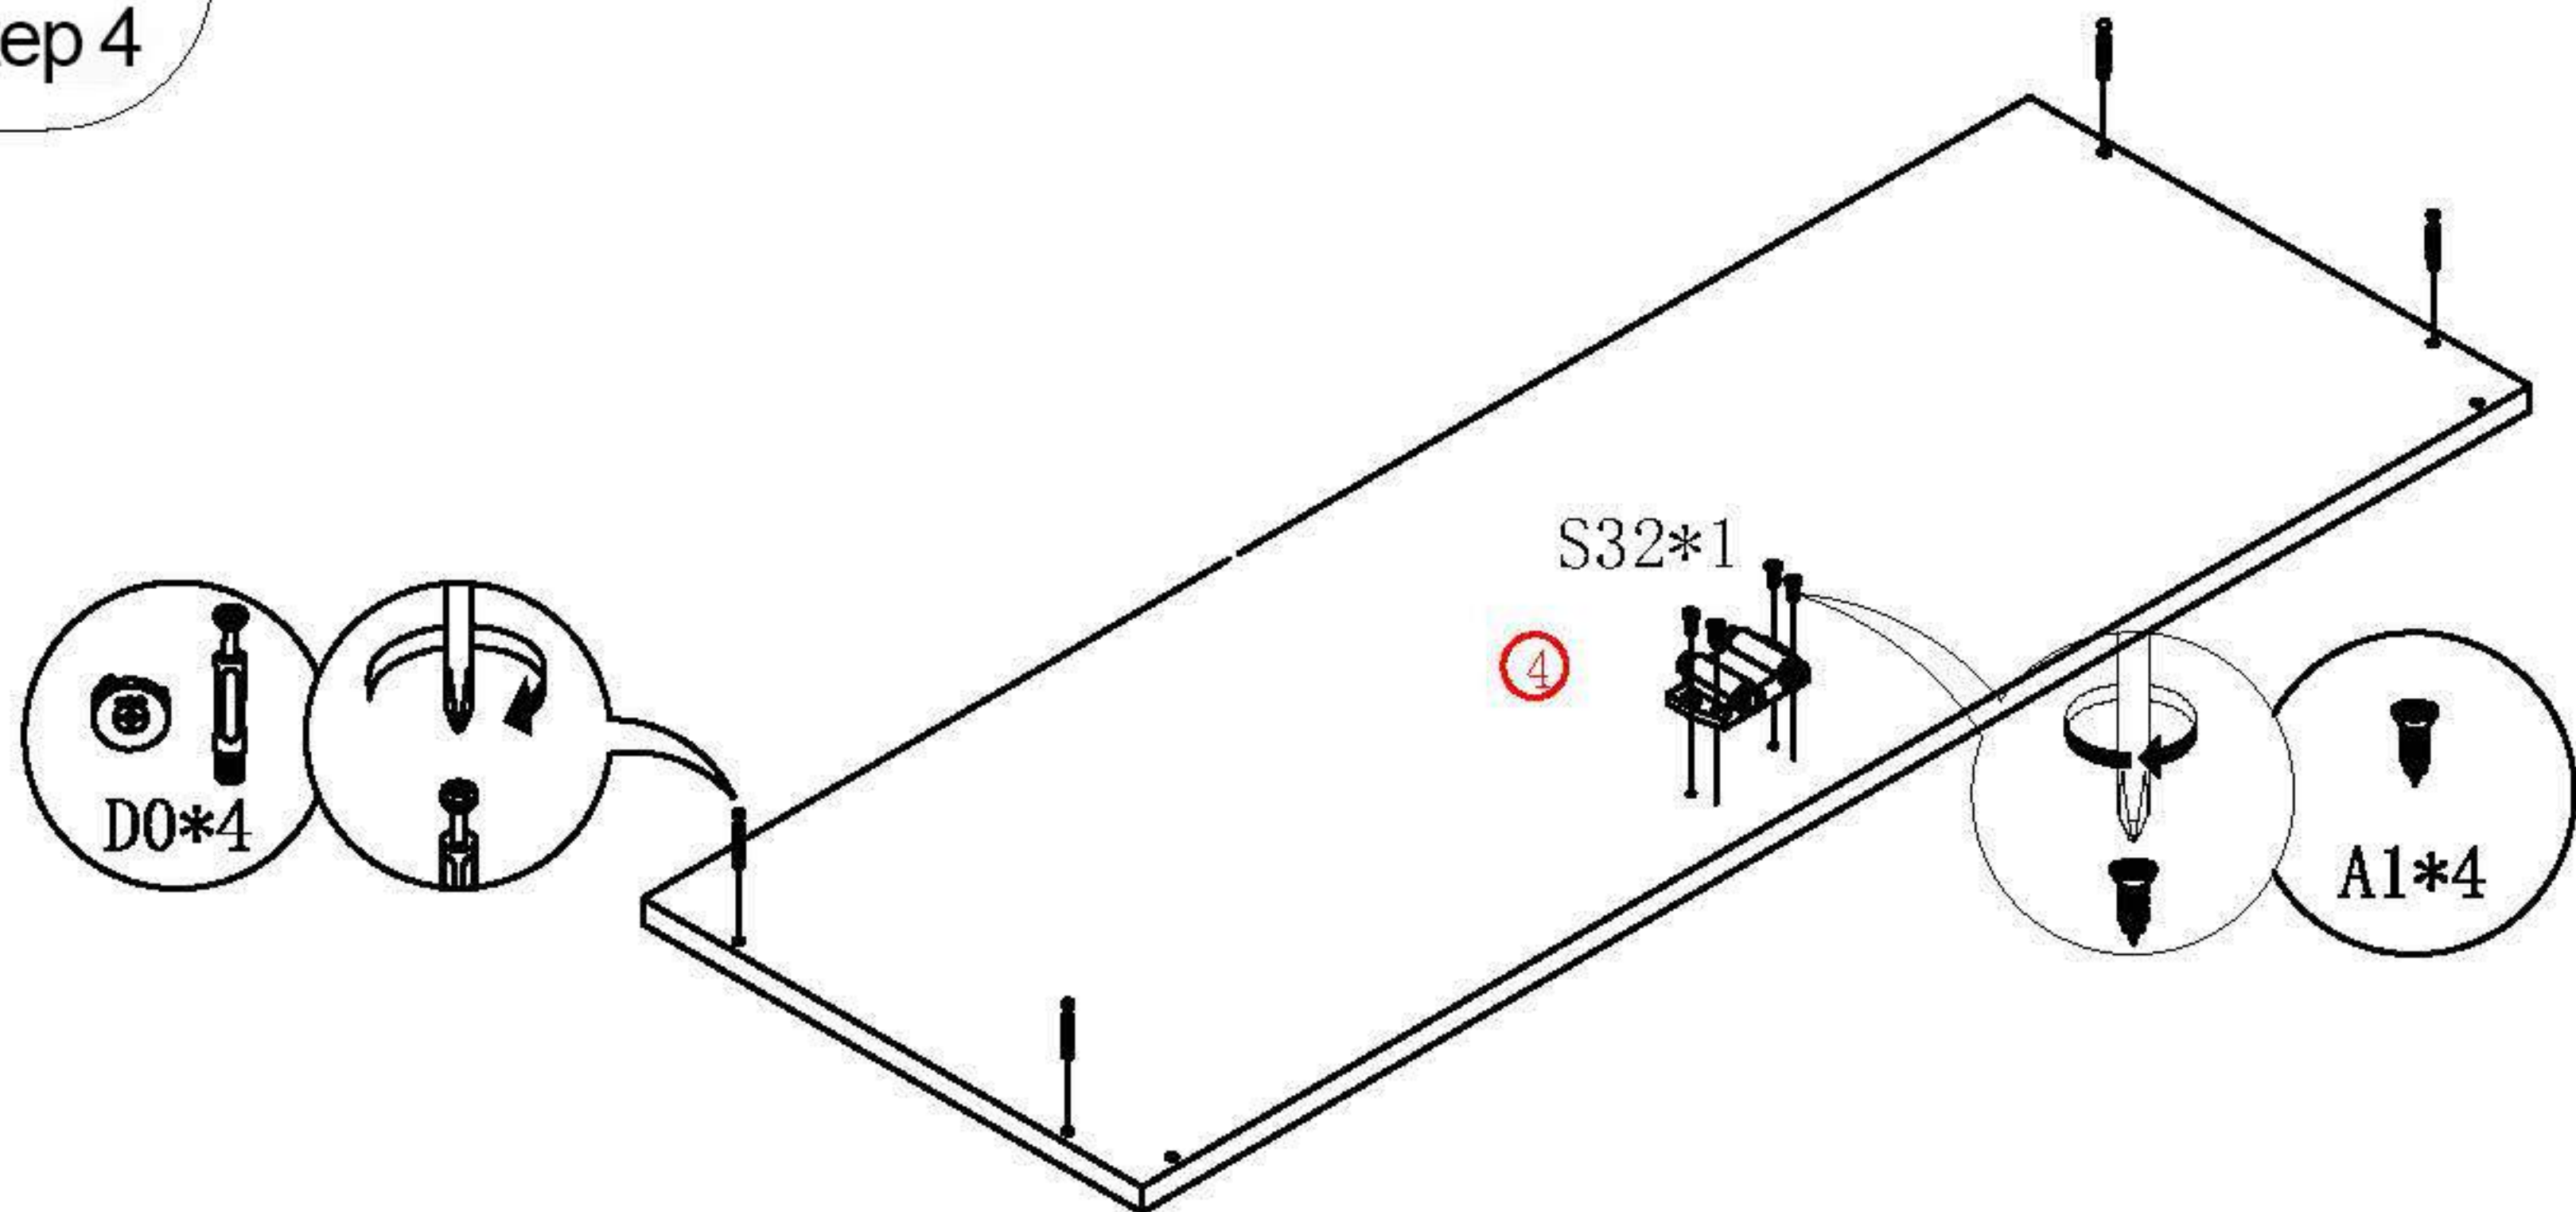

Step 4

Step 5