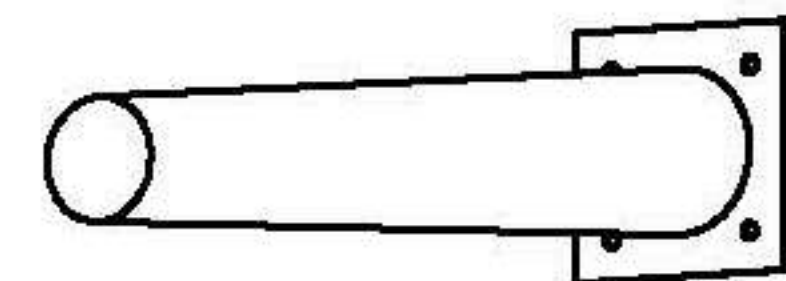

SOCE029 80CM Installation Instruction

Please be sure to use a manual screwdriver and refrain from using an electric drill.

- ☆ 1. The panels and screws are not used. Please read the instructions carefully before installation and distinguish each panel components and screws.
- ☆ 2. When installing the towel, please tighten the screws to 70% first, and then tighten all the screws after all installation is completed.

M44*5