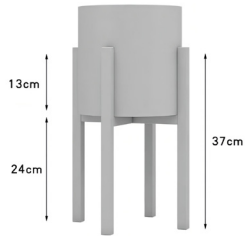

Item#: PS007-Indoor NE Floor Plant Shelf
Style: 30 x 30 x 75
Color: Black & White
Size: 30 x 30 x 75 cm
Material: Antirust Lacquer Steel Tube + High-Density Plank

PLANT SHELF

Item#: PS007-Indoor NE Floor Plant Shelf
Style: 30 x 30 x 95
Color: Black
Size: 30 x 30 x 95 cm
Material: Antirust Lacquer Steel Tube + High-Density Plank

Item#: PS007-Indoor NE Floor Plant Shelf
Style: 30 x 30 x 95
Color: Black & White
Size: 30 x 30 x 95 cm
Material: Antirust Lacquer Steel Tube + High-Density Plank

Item#: PS008-Indoor Plant Pot with Mini Stand
Adjustable Length: 23 - 28 cm
Color: Black
Height: 37cm
Material: Steel

Item#: PS008-Indoor Plant Pot with Mini Stand
Adjustable Length: 23 - 28 cm
Color: Gold
Height: 37cm
Material: Steel

PLANT SHELF

Item#: PS008-Indoor Plant Pot with Mini Stand

Adjustable Length: 23 - 28 cm

Color: Gold

Height: 37cm

Material: Steel

Item#: PS009-Indoor Floor Plant Stand with Pot

Color: White / Black / Gold

Size: 20 x 20 x 60 cm

Material: Steel

Item#: PS009-Indoor Floor Plant Stand with Pot