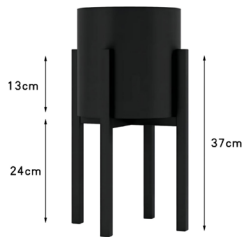

Item#: PS007-Indoor NE Floor Plant Shelf
Style: 30 x 30 x 55
Color: Black & White
Size: 30 x 30 x 55 cm
Material: Antirust Lacquer Steel Tube + High-Density Plank

Item#: PS007-Indoor NE Floor Plant Shelf
Style: 30 x 30 x 75
Color: Black
Size: 30 x 30 x 75 cm
Material: Antirust Lacquer Steel Tube + High-Density Plank

Item#: PS007-Indoor NE Floor Plant Shelf
Style: 30 x 30 x 75
Color: Black & White
Size: 30 x 30 x 75 cm
Material: Antirust Lacquer Steel Tube + High-Density Plank

PLANT SHELF

Item#: PS007-Indoor NE Floor Plant Shelf
Style: 30 x 30 x 95
Color: Black
Size: 30 x 30 x 95 cm
Material: Antirust Lacquer Steel Tube + High-Density Plank

Item#: PS007-Indoor NE Floor Plant Shelf
Style: 30 x 30 x 95
Color: Black & White
Size: 30 x 30 x 95 cm
Material: Antirust Lacquer Steel Tube + High-Density Plank

Item#: PS008-Indoor Plant Pot with Mini Stand
Adjustable Length: 23 - 28 cm
Color: Black
Height: 37cm
Material: Steel

Item#: PS008-Indoor Plant Pot with Mini Stand
Adjustable Length: 23 - 28 cm
Color: Gold
Height: 37cm
Material: Steel

PLANT SHELF

Item#: PS008-Indoor Plant Pot with Mini Stand

Adjustable Length: 23 - 28 cm