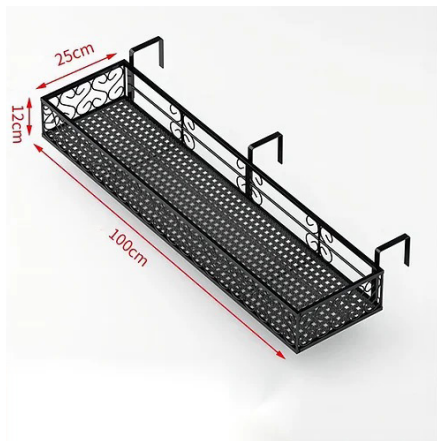

PLANT SHELF

Item#: PS003-Balcony Hanging Rack
Style: 100cm
Color: Black
Size: 100 x 25 x 12 cm
Material: Steel with rust-proof surface