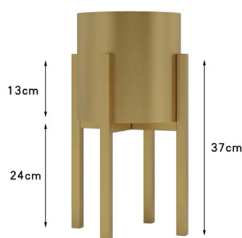

Item#: PS007-Indoor NE Floor Plant Shelf
Style: 30 x 30 x 55
Color: Black & White
Size: 30 x 30 x 55 cm
Material: Antirust Lacquer Steel Tube + High-Density Plank

Item#: PS007-Indoor NE Floor Plant Shelf
Style: 30 x 30 x 75
Color: Black
Size: 30 x 30 x 75 cm
Material: Antirust Lacquer Steel Tube + High-Density Plank

Item#: PS007-Indoor NE Floor Plant Shelf
Style: 30 x 30 x 75
Color: Black & White
Size: 30 x 30 x 75 cm
Material: Antirust Lacquer Steel Tube + High-Density Plank

PLANT SHELF

Item#: PS007-Indoor NE Floor Plant Shelf
Style: 30 x 30 x 95
Color: Black
Size: 30 x 30 x 95 cm
Material: Antirust Lacquer Steel Tube + High-Density Plank

Item#: PS007-Indoor NE Floor Plant Shelf
Style: 30 x 30 x 95
Color: Black & White
Size: 30 x 30 x 95 cm
Material: Antirust Lacquer Steel Tube + High-Density Plank

Item#: PS008-Indoor Plant Pot with Mini Stand
Adjustable Length: 23 - 28 cm
Color: Black
Height: 37cm
Material: Steel

Item#: PS008-Indoor Plant Pot with Mini Stand
Adjustable Length: 23 - 28 cm
Color: Gold
Height: 37cm
Material: Steel

PLANT SHELF

Item#: PS008-Indoor Plant Pot with Mini Stand

Adjustable Length: 23 - 28 cm